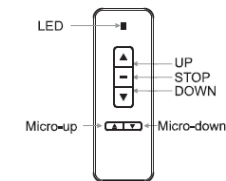

# Grandview SPECIFICATION FOR GRANDVIEW LARGE IP SMART SCREEN

Brackets (Wall)

Brackets (Ceiling - Hanging Freely)

IR Remote

## Features

- IR remote control with fine adjustments buttons supplied
- External IR receiver (400mm cable length with 3.5mm stereo plug) supplied (GV-GRSEXTCBLE)
- Host of external control options IP, RS232 and dry contact for 3 party control systems, breakout cable supplied (GV-GRIRCBL)
- 12V trigger jack 3.5mm stereo, 10m cable with 3.5mm to 3.5mm stereo plugs supplied (GV-GRSCBL12V)
- Fabric gain 1.0
- Manual override switch at base of the casing
- White Aluminium Designer Casing
- Projection fabric with 50mm black side borders
- Easy limit setting adjustment
- Universal Mounting system - "snap in" brackets can be positioned at any point along the casing.