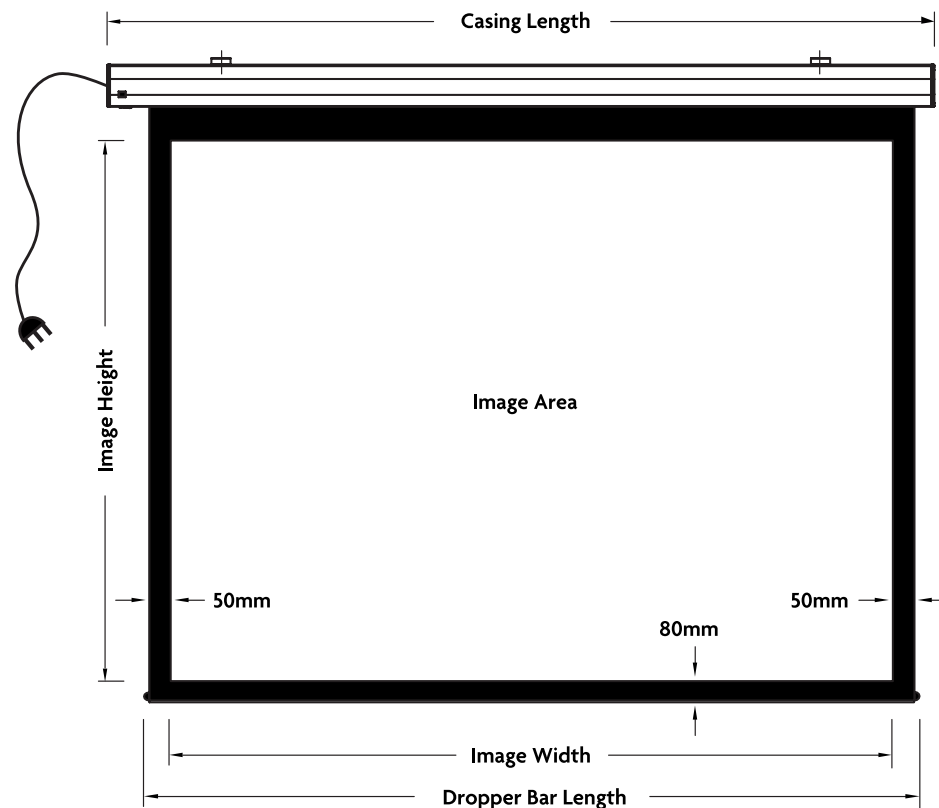

Grandview SPECIFICATION FOR GRANDVIEW LARGE IP SMART SCREEN

Features

- IR remote control with fine adjustments buttons supplied
- External IR receiver (400mm cable length with 3.5mm stereo plug) supplied (GV-GRSEXTCBLE)
- Host of external control options IP, RS232 and dry contact for 3 party control systems, breakout cable supplied (GV-GRIRCBL)
- 12V trigger jack 3.5mm stereo, 10m cable with 3.5mm to 3.5mm stereo plugs supplied (GV-GRSCBL12V)
- Fabric gain 1.0
- Manual override switch at base of the casing
- White Aluminium Designer Casing
- Projection fabric with 50mm black side borders
- Easy limit setting adjustment
- Universal Mounting system - "snap in" brackets can be positioned at any point along the casing.