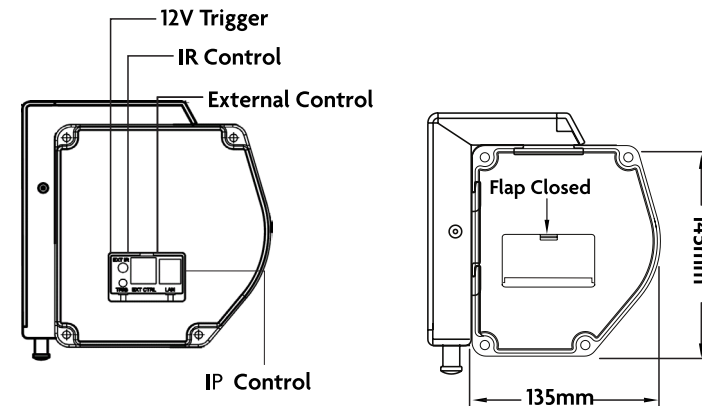

Grandview SPECIFICATION FOR GRANDVIEW LARGE IP SMART SCREEN

Features

- IR remote control with fine adjustments buttons supplied
- External IR receiver (400mm cable length with 3.5mm stereo plug) supplied (GV-GRSEXTCBLE)
- Host of external control options IP, RS232 and dry contact for 3 party control systems, breakout cable supplied (GV-GRIRCBL)
- 12V trigger jack 3.5mm stereo, 10m cable with 3.5mm to 3.5mm stereo plugs supplied (GV-GRSCBL12V)
- Fabric gain 1.0
- Manual override switch at base of the casing
- White Aluminium Designer Casing
- Projection fabric with 50mm black side borders
- Easy limit setting adjustment
- Universal Mounting system - "snap in" brackets can be positioned at any point along the casing.